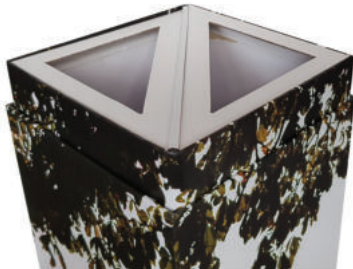

Each half will hold a full set of Adult ashes